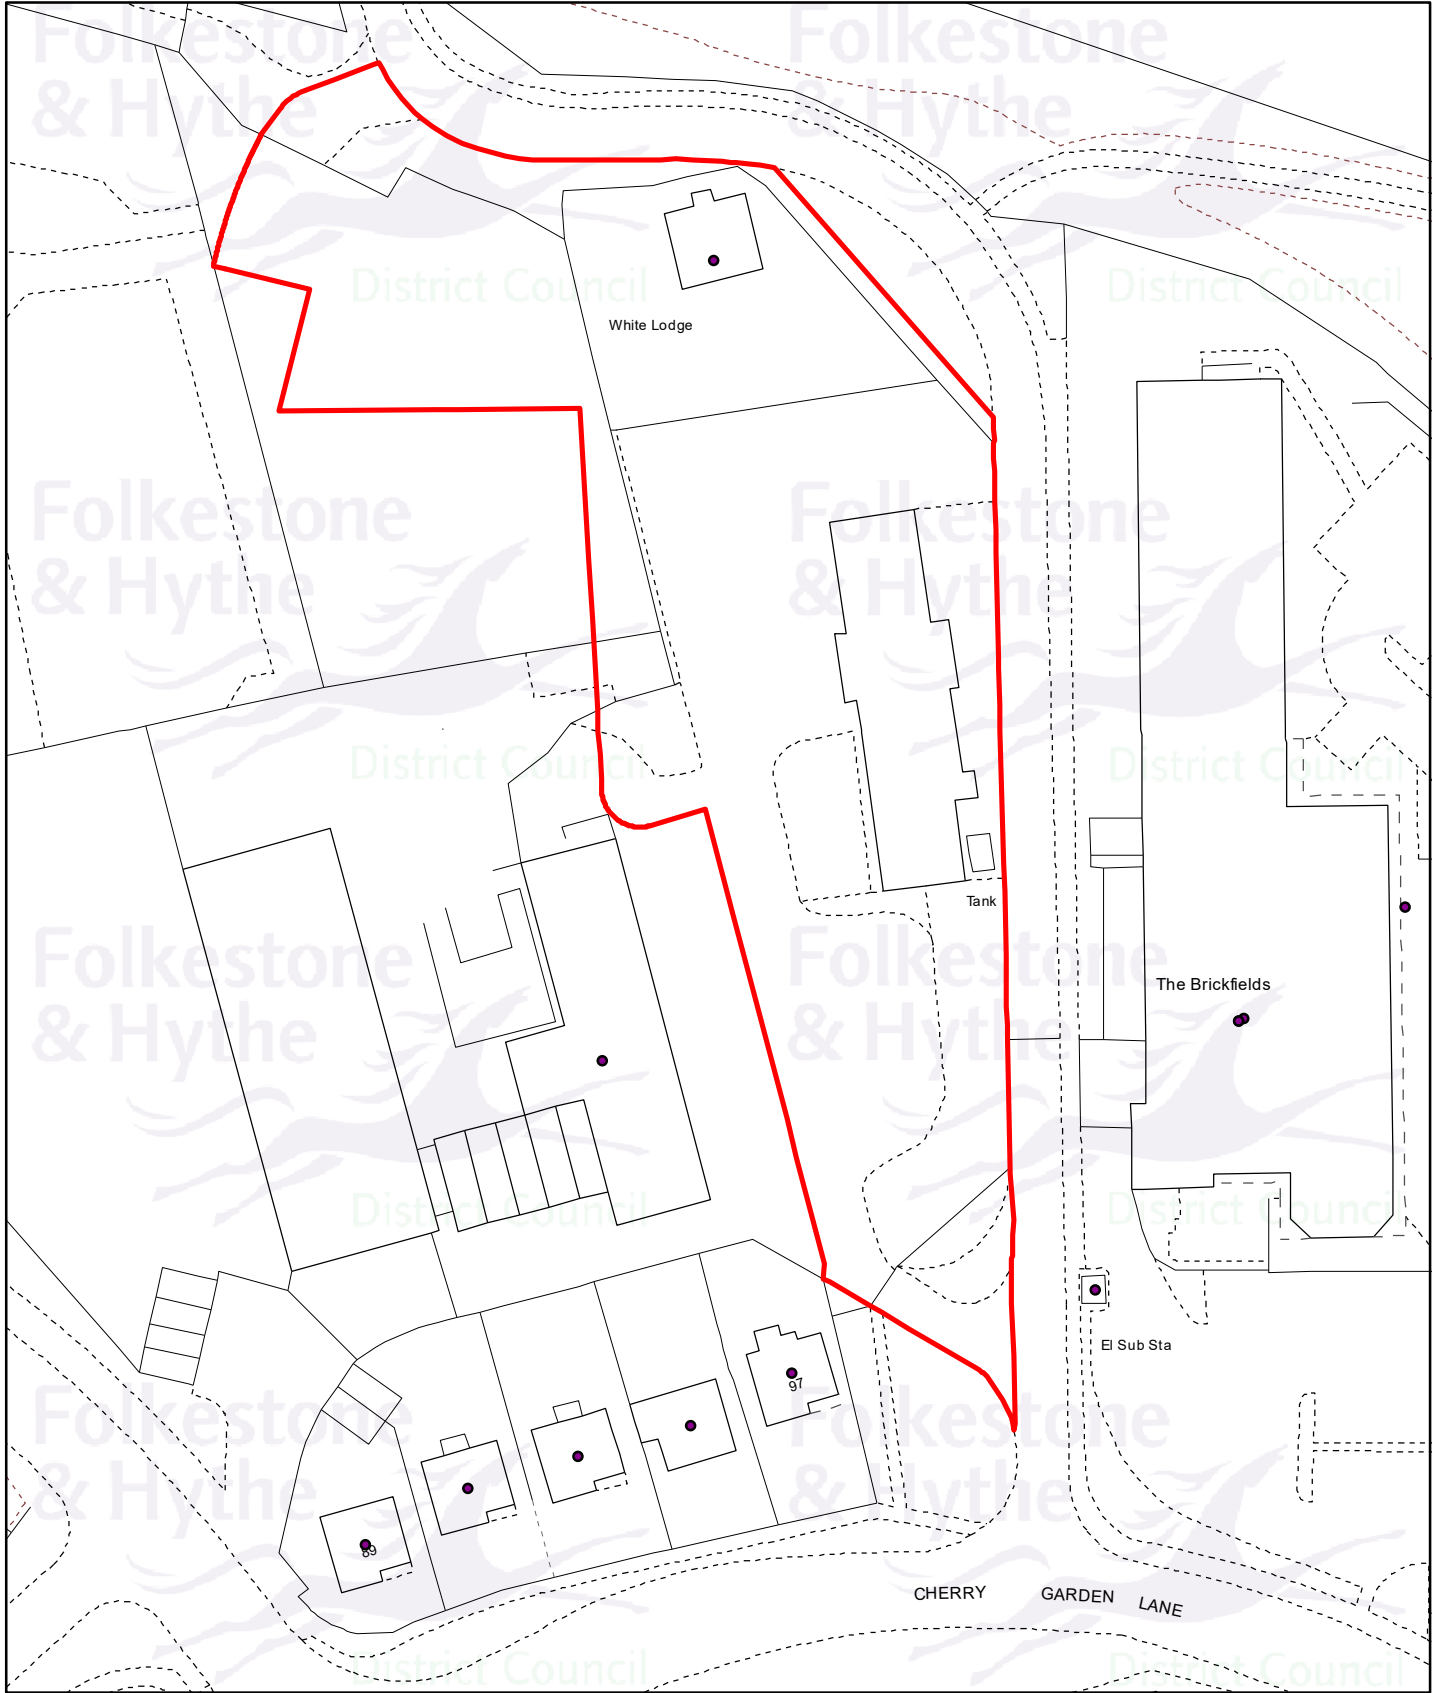

23/1798/FH - Lower Works, Cherry Garden Lane, Folkestone, CT19 4AW

Planning Application:
23/1798/FH

Drawn date:
06 Mar 2024

Drawn by:
Carrie Stacey

Drawing ref:
2137/COP/TG

Llywelyn Lloyd
Chief Planning Officer

Contains Ordnance Survey data
© Crown copyright and database right
Folkestone & Hythe District Council AC0000821403 - 2024

Drawn at 1:750 on A4